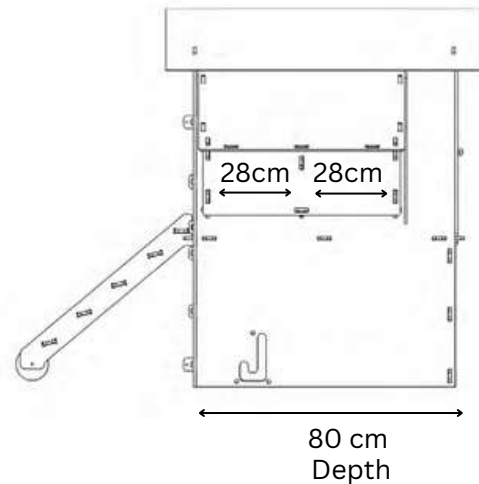

1 PERCH OF 59CM
1 NESTBOX 28x30CM

SMALL LODGE COOP

Living Area dimensions

Outer dimensions

NESTERA

2 PERCHES OF 59CM EACH
2 NESTBOXES (28x30CM EACH)

MEDIUM LODGE COOP

Living Area dimensions

Outer dimensions

NESTERA

2 PERCHES OF 91CM EACH
2 NESTBOXES (28x30CM EACH)

LARGE LODGE COOP

Living Area dimensions

Outer dimensions

NESTERA

1 PERCH OF 59CM
1 NESTBOX 28x30CM

SMALL RAISED COOP

Living Area dimensions

Outer dimensions

NESTERA

2 PERCHES OF 59CM EACH
2 NESTBOXES (28x30CM EACH)

MEDIUM RAISED COOP

Living Area dimensions

Outer dimensions

NESTERA

2 PERCHES OF 91CM EACH
2 NESTBOXES (28x30CM EACH)

LARGE RAISED COOP

Living Area dimensions

Outer dimensions