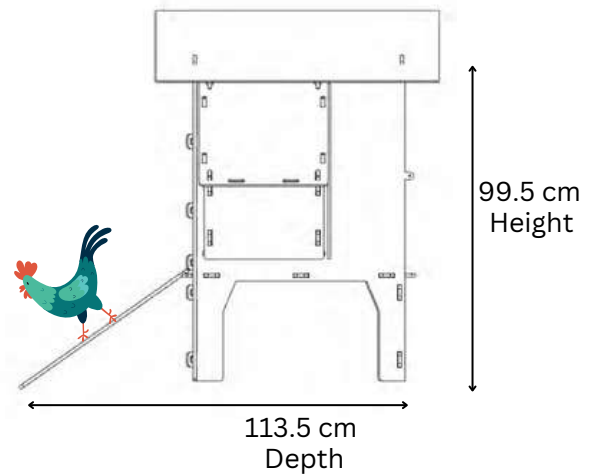

Living Area dimensions

Outer dimensions

NESTERA

2 PERCHES OF 91CM EACH
2 NESTBOXES (28x30CM EACH)

LARGE GROUND COOP

Living Area dimensions

Outer dimensions

NESTERA

1 PERCH OF 59CM
1 NESTBOX 28x30CM

SMALL LODGE COOP

Living Area dimensions

Outer dimensions

NESTERA

2 PERCHES OF 59CM EACH
2 NESTBOXES (28x30CM EACH)

MEDIUM LODGE COOP

Living Area dimensions

Outer dimensions

NESTERA

2 PERCHES OF 91CM EACH
2 NESTBOXES (28x30CM EACH)

LARGE LODGE COOP

Living Area dimensions

Outer dimensions

NESTERA

1 PERCH OF 59CM
1 NESTBOX 28x30CM

SMALL RAISED COOP

Living Area dimensions

Outer dimensions

NESTERA

2 PERCHES OF 59CM EACH
2 NESTBOXES (28x30CM EACH)

MEDIUM RAISED COOP

Living Area dimensions

Outer dimensions