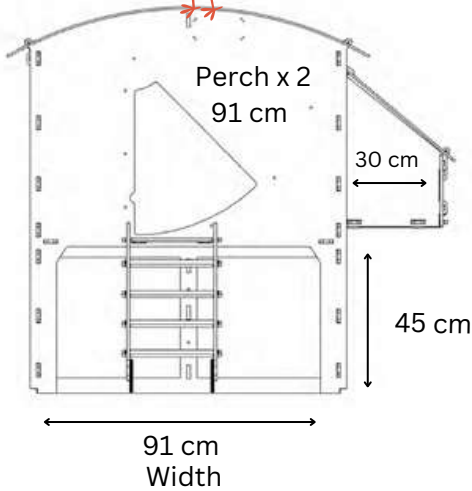

1 PERCH OF 59CM
1 NESTBOX 28x30CM

SMALL LODGE COOP

Living Area dimensions

Outer dimensions

NESTERA

2 PERCHES OF 59CM EACH
2 NESTBOXES (28x30CM EACH)

MEDIUM LODGE COOP

Living Area dimensions

Outer dimensions

NESTERA

2 PERCHES OF 91CM EACH
2 NESTBOXES (28x30CM EACH)

LARGE LODGE COOP

Living Area dimensions

Outer dimensions

NESTERA

1 PERCH OF 59CM
1 NESTBOX 28x30CM

SMALL RAISED COOP

Living Area dimensions

Outer dimensions

NESTERA

2 PERCHES OF 59CM EACH
2 NESTBOXES (28x30CM EACH)

MEDIUM RAISED COOP

Living Area dimensions

Outer dimensions

NESTERA

2 PERCHES OF 91CM EACH
2 NESTBOXES (28x30CM EACH)

LARGE RAISED COOP

Living Area dimensions

Outer dimensions