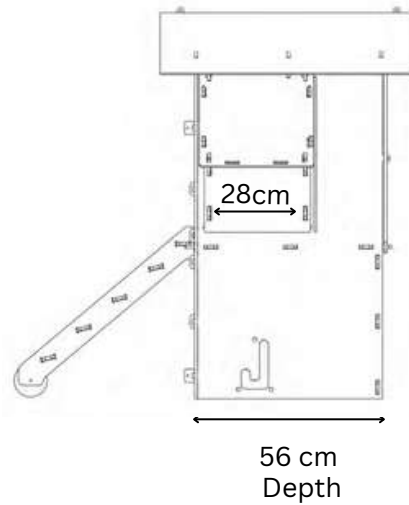

1 PERCH OF 59CM
1 NESTBOX 28x30CM

SMALL LODGE COOP

Living Area dimensions

Outer dimensions

NESTERA

2 PERCHES OF 59CM EACH
2 NESTBOXES (28x30CM EACH)

MEDIUM LODGE COOP

Living Area dimensions

Outer dimensions

NESTERA

2 PERCHES OF 91CM EACH
2 NESTBOXES (28x30CM EACH)

LARGE LODGE COOP

Living Area dimensions

Outer dimensions

NESTERA

1 PERCH OF 59CM
1 NESTBOX 28x30CM

SMALL RAISED COOP

Living Area dimensions

Outer dimensions

NESTERA

2 PERCHES OF 59CM EACH
2 NESTBOXES (28x30CM EACH)

MEDIUM RAISED COOP

Living Area dimensions

Outer dimensions

NESTERA

2 PERCHES OF 91CM EACH
2 NESTBOXES (28x30CM EACH)

LARGE RAISED COOP

Living Area dimensions

Outer dimensions