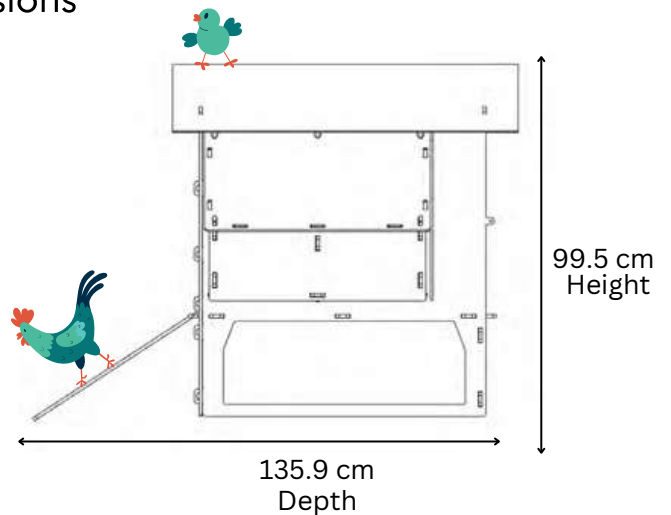

Living Area dimensions

Outer dimensions

NESTERA

2 PERCHES OF 91CM EACH
2 NESTBOXES (28x30CM EACH)

LARGE GROUND COOP

Living Area dimensions

Outer dimensions

NESTERA

1 PERCH OF 59CM
1 NESTBOX 28x30CM

SMALL LODGE COOP

Living Area dimensions

Outer dimensions

NESTERA

2 PERCHES OF 59CM EACH
2 NESTBOXES (28x30CM EACH)

MEDIUM LODGE COOP

Living Area dimensions

Outer dimensions

NESTERA

2 PERCHES OF 91CM EACH
2 NESTBOXES (28x30CM EACH)

LARGE LODGE COOP

Living Area dimensions

Outer dimensions

NESTERA

1 PERCH OF 59CM
1 NESTBOX 28x30CM

SMALL RAISED COOP

Living Area dimensions

Outer dimensions

NESTERA

2 PERCHES OF 59CM EACH
2 NESTBOXES (28x30CM EACH)

MEDIUM RAISED COOP

Living Area dimensions

Outer dimensions