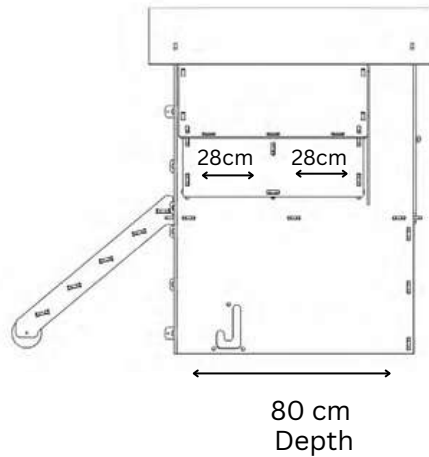

1 PERCH OF 59CM
1 NESTBOX 28x30CM

SMALL LODGE COOP

Living Area dimensions

Outer dimensions

NESTERA

2 PERCHES OF 59CM EACH
2 NESTBOXES (28x30CM EACH)

MEDIUM LODGE COOP

Living Area dimensions

Outer dimensions

NESTERA

2 PERCHES OF 91CM EACH
2 NESTBOXES (28x30CM EACH)

LARGE LODGE COOP

Living Area dimensions

Outer dimensions

NESTERA

1 PERCH OF 59CM
1 NESTBOX 28x30CM

SMALL RAISED COOP

Living Area dimensions

Outer dimensions

NESTERA

2 PERCHES OF 59CM EACH
2 NESTBOXES (28x30CM EACH)

MEDIUM RAISED COOP

Living Area dimensions

Outer dimensions

NESTERA

2 PERCHES OF 91CM EACH
2 NESTBOXES (28x30CM EACH)

LARGE RAISED COOP

Living Area dimensions

Outer dimensions