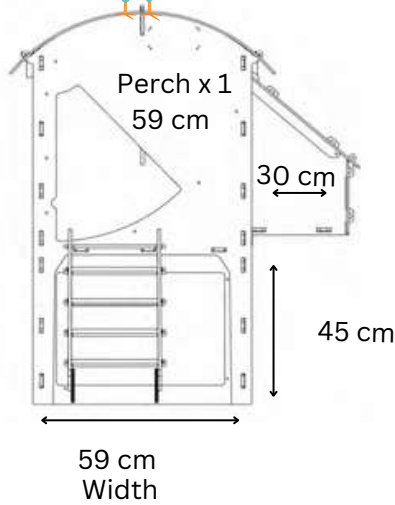

1 PERCH OF 59CM
1 NESTBOX 28x30CM

SMALL LODGE COOP

Living Area dimensions

Outer dimensions

NESTERA

2 PERCHES OF 59CM EACH
2 NESTBOXES (28x30CM EACH)

MEDIUM LODGE COOP

Living Area dimensions

Outer dimensions

NESTERA

2 PERCHES OF 91CM EACH
2 NESTBOXES (28x30CM EACH)

LARGE LODGE COOP

Living Area dimensions

Outer dimensions

NESTERA

1 PERCH OF 59CM
1 NESTBOX 28x30CM

SMALL RAISED COOP

Living Area dimensions

Outer dimensions

NESTERA

2 PERCHES OF 59CM EACH
2 NESTBOXES (28x30CM EACH)

MEDIUM RAISED COOP

Living Area dimensions

Outer dimensions

NESTERA

2 PERCHES OF 91CM EACH
2 NESTBOXES (28x30CM EACH)

LARGE RAISED COOP

Living Area dimensions

Outer dimensions