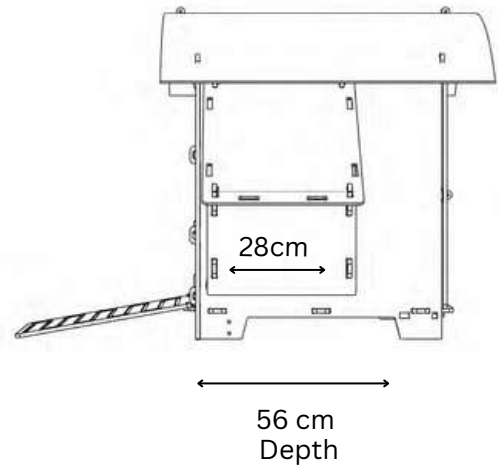

NESTERA

1 PERCH OF 59CM
1 NESTBOX 28x30CM

SMALL GROUND COOP

Living Area dimensions

Outer dimensions

NESTERA

2 PERCHES OF 59CM EACH
2 NESTBOXES (28x30CM EACH)

MEDIUM GROUND COOP

Living Area dimensions

Outer dimensions

NESTERA

2 PERCHES OF 91CM EACH
2 NESTBOXES (28x30CM EACH)

LARGE GROUND COOP

Living Area dimensions

Outer dimensions

NESTERA

1 PERCH OF 59CM
1 NESTBOX 28x30CM

SMALL LODGE COOP

Living Area dimensions

Outer dimensions

NESTERA

2 PERCHES OF 59CM EACH
2 NESTBOXES (28x30CM EACH)

MEDIUM LODGE COOP

Living Area dimensions

Outer dimensions

NESTERA

2 PERCHES OF 91CM EACH
2 NESTBOXES (28x30CM EACH)

LARGE LODGE COOP

Living Area dimensions

Outer dimensions

NESTERA

1 PERCH OF 59CM
1 NESTBOX 28x30CM