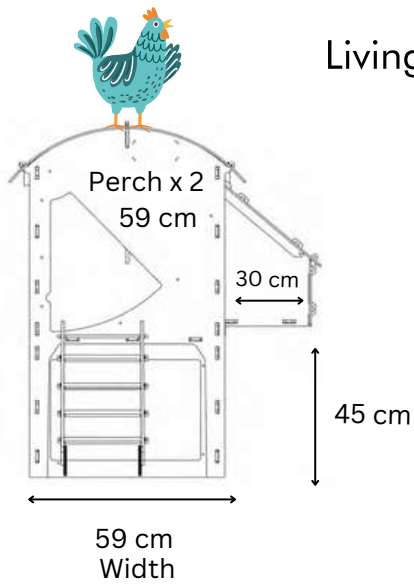

1 PERCH OF 59CM
1 NESTBOX 28x30CM

SMALL LODGE COOP

Living Area dimensions

Outer dimensions

NESTERA

2 PERCHES OF 59CM EACH
2 NESTBOXES (28x30CM EACH)

MEDIUM LODGE COOP

Living Area dimensions

Outer dimensions

NESTERA

2 PERCHES OF 91CM EACH
2 NESTBOXES (28x30CM EACH)

LARGE LODGE COOP

Living Area dimensions

Outer dimensions

NESTERA

1 PERCH OF 59CM
1 NESTBOX 28x30CM

SMALL RAISED COOP

Living Area dimensions

Outer dimensions

NESTERA

2 PERCHES OF 59CM EACH
2 NESTBOXES (28x30CM EACH)

MEDIUM RAISED COOP

Living Area dimensions

Outer dimensions

NESTERA

2 PERCHES OF 91CM EACH
2 NESTBOXES (28x30CM EACH)

LARGE RAISED COOP

Living Area dimensions

Outer dimensions