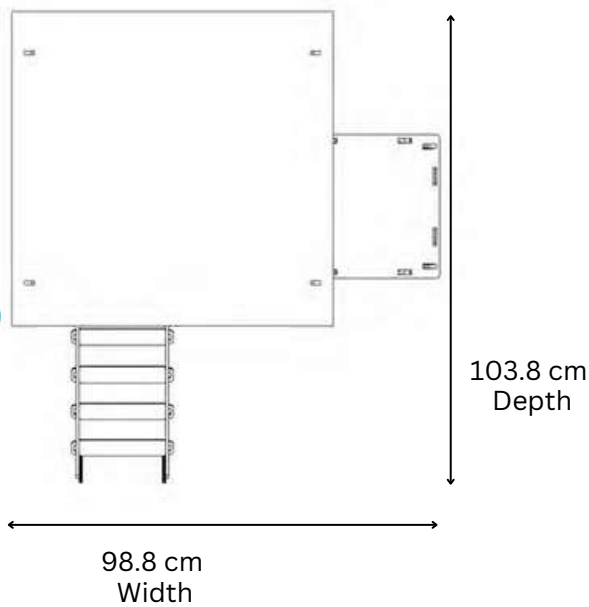

1 PERCH OF 59CM
1 NESTBOX 28x30CM

SMALL LODGE COOP

Living Area dimensions

Outer dimensions

NESTERA

2 PERCHES OF 59CM EACH
2 NESTBOXES (28x30CM EACH)

MEDIUM LODGE COOP

Living Area dimensions

Outer dimensions

NESTERA

2 PERCHES OF 91CM EACH
2 NESTBOXES (28x30CM EACH)

LARGE LODGE COOP

Living Area dimensions

Outer dimensions

NESTERA

1 PERCH OF 59CM
1 NESTBOX 28x30CM

SMALL RAISED COOP

Living Area dimensions

Outer dimensions

NESTERA

2 PERCHES OF 59CM EACH
2 NESTBOXES (28x30CM EACH)

MEDIUM RAISED COOP

Living Area dimensions

Outer dimensions

NESTERA

2 PERCHES OF 91CM EACH
2 NESTBOXES (28x30CM EACH)

LARGE RAISED COOP

Living Area dimensions

Outer dimensions