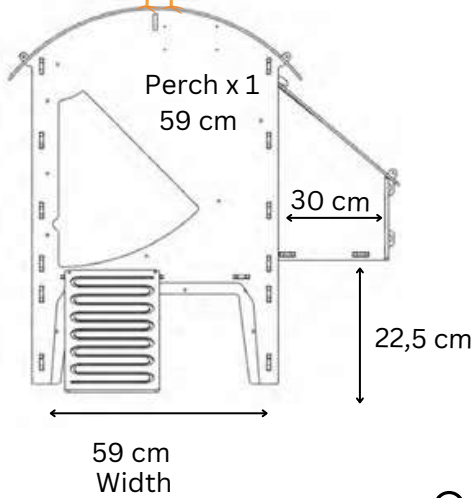

NESTERA

1 PERCH OF 59CM
1 NESTBOX 28x30CM

SMALL GROUND COOP

Living Area dimensions

Outer dimensions

NESTERA

2 PERCHES OF 59CM EACH
2 NESTBOXES (28x30CM EACH)

MEDIUM GROUND COOP

Living Area dimensions

Outer dimensions

NESTERA

2 PERCHES OF 91CM EACH
2 NESTBOXES (28x30CM EACH)

LARGE GROUND COOP

Living Area dimensions

Outer dimensions

NESTERA

1 PERCH OF 59CM
1 NESTBOX 28x30CM

SMALL LODGE COOP

Living Area dimensions

Outer dimensions

NESTERA

2 PERCHES OF 59CM EACH
2 NESTBOXES (28x30CM EACH)

MEDIUM LODGE COOP

Living Area dimensions

Outer dimensions

NESTERA

2 PERCHES OF 91CM EACH
2 NESTBOXES (28x30CM EACH)

LARGE LODGE COOP

Living Area dimensions

Outer dimensions

NESTERA

1 PERCH OF 59CM
1 NESTBOX 28x30CM