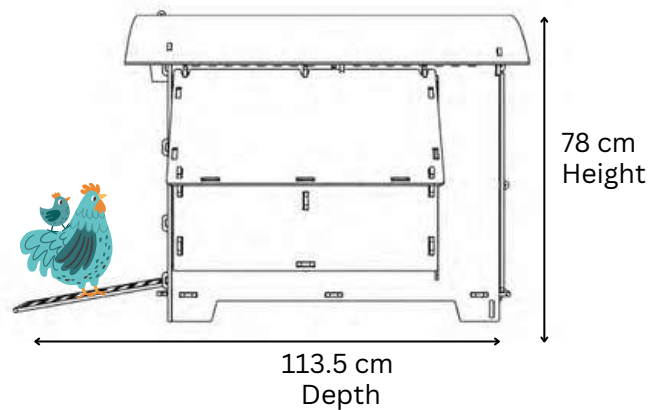

NESTERA

1 PERCH OF 59CM
1 NESTBOX 28x30CM

SMALL GROUND COOP

Living Area dimensions

Outer dimensions

NESTERA

2 PERCHES OF 59CM EACH
2 NESTBOXES (28x30CM EACH)

MEDIUM GROUND COOP

Living Area dimensions

Outer dimensions

NESTERA

2 PERCHES OF 91CM EACH
2 NESTBOXES (28x30CM EACH)

LARGE GROUND COOP

Living Area dimensions

Outer dimensions

NESTERA

1 PERCH OF 59CM
1 NESTBOX 28x30CM

SMALL LODGE COOP

Living Area dimensions

Outer dimensions

NESTERA

2 PERCHES OF 59CM EACH
2 NESTBOXES (28x30CM EACH)

MEDIUM LODGE COOP

Living Area dimensions

Outer dimensions

NESTERA

2 PERCHES OF 91CM EACH
2 NESTBOXES (28x30CM EACH)

LARGE LODGE COOP

Living Area dimensions

Outer dimensions

NESTERA

1 PERCH OF 59CM
1 NESTBOX 28x30CM