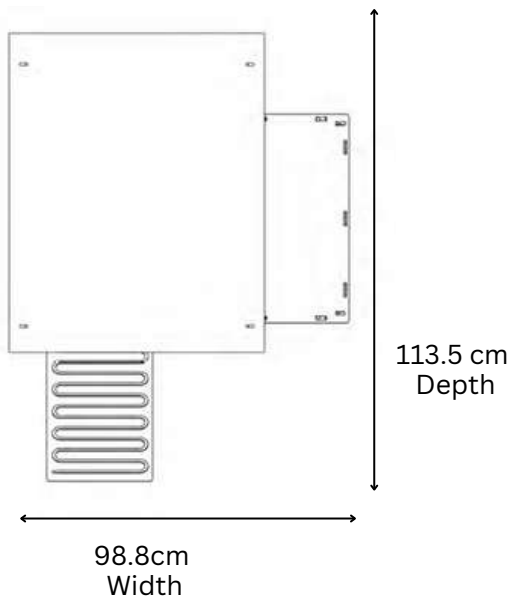

NESTERA

1 PERCH OF 59CM
1 NESTBOX 28x30CM

SMALL GROUND COOP

Living Area dimensions

Outer dimensions

NESTERA

2 PERCHES OF 59CM EACH
2 NESTBOXES (28x30CM EACH)

MEDIUM GROUND COOP

Living Area dimensions

Outer dimensions

NESTERA

2 PERCHES OF 91CM EACH
2 NESTBOXES (28x30CM EACH)

LARGE GROUND COOP

Living Area dimensions

Outer dimensions

NESTERA

1 PERCH OF 59CM
1 NESTBOX 28x30CM

SMALL LODGE COOP

Living Area dimensions

Outer dimensions

NESTERA

2 PERCHES OF 59CM EACH
2 NESTBOXES (28x30CM EACH)

MEDIUM LODGE COOP

Living Area dimensions

Outer dimensions

NESTERA

2 PERCHES OF 91CM EACH
2 NESTBOXES (28x30CM EACH)

LARGE LODGE COOP

Living Area dimensions

Outer dimensions

NESTERA

1 PERCH OF 59CM
1 NESTBOX 28x30CM