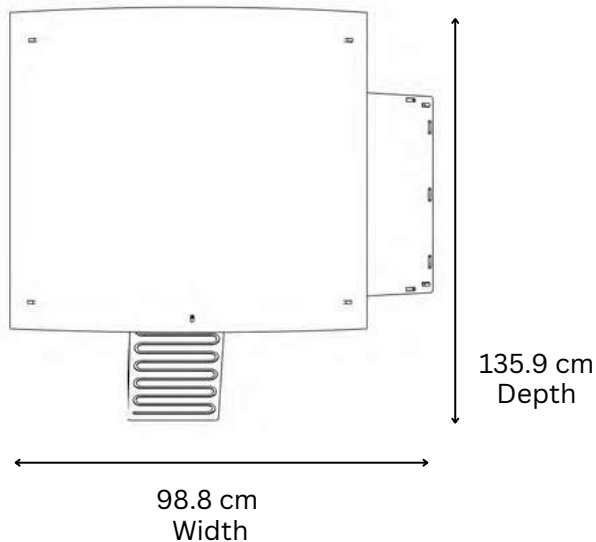

Living Area dimensions

Outer dimensions

NESTERA

2 PERCHES OF 91CM EACH
2 NESTBOXES (28x30CM EACH)

LARGE GROUND COOP

Living Area dimensions

Outer dimensions

NESTERA

1 PERCH OF 59CM
1 NESTBOX 28x30CM

SMALL LODGE COOP

Living Area dimensions

Outer dimensions

NESTERA

2 PERCHES OF 59CM EACH
2 NESTBOXES (28x30CM EACH)

MEDIUM LODGE COOP

Living Area dimensions

Outer dimensions

NESTERA

2 PERCHES OF 91CM EACH
2 NESTBOXES (28x30CM EACH)

LARGE LODGE COOP

Living Area dimensions

Outer dimensions

NESTERA

1 PERCH OF 59CM
1 NESTBOX 28x30CM

SMALL RAISED COOP

Living Area dimensions

Outer dimensions

NESTERA

2 PERCHES OF 59CM EACH
2 NESTBOXES (28x30CM EACH)

MEDIUM RAISED COOP

Living Area dimensions

Outer dimensions