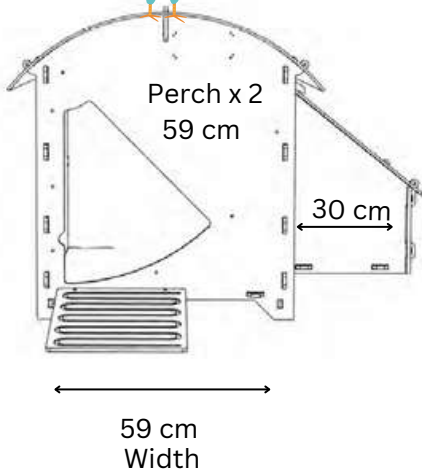

NESTERA

1 PERCH OF 59CM
1 NESTBOX 28x30CM

SMALL GROUND COOP

Living Area dimensions

Outer dimensions

NESTERA

2 PERCHES OF 59CM EACH
2 NESTBOXES (28x30CM EACH)

MEDIUM GROUND COOP

Living Area dimensions

Outer dimensions

NESTERA

2 PERCHES OF 91CM EACH
2 NESTBOXES (28x30CM EACH)

LARGE GROUND COOP

Living Area dimensions

Outer dimensions

NESTERA

1 PERCH OF 59CM
1 NESTBOX 28x30CM

SMALL LODGE COOP

Living Area dimensions

Outer dimensions

NESTERA

2 PERCHES OF 59CM EACH
2 NESTBOXES (28x30CM EACH)

MEDIUM LODGE COOP

Living Area dimensions

Outer dimensions

NESTERA

2 PERCHES OF 91CM EACH
2 NESTBOXES (28x30CM EACH)

LARGE LODGE COOP

Living Area dimensions

Outer dimensions

NESTERA

1 PERCH OF 59CM
1 NESTBOX 28x30CM