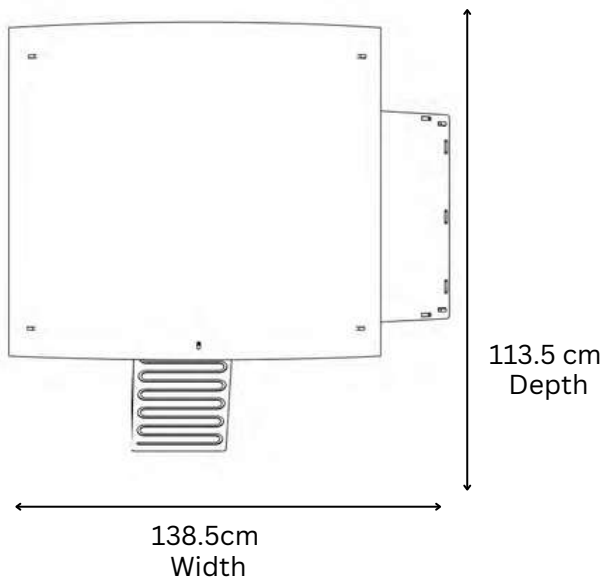

NESTERA

1 PERCH OF 59CM
1 NESTBOX 28x30CM

SMALL GROUND COOP

Living Area dimensions

Outer dimensions

NESTERA

2 PERCHES OF 59CM EACH
2 NESTBOXES (28x30CM EACH)

MEDIUM GROUND COOP

Living Area dimensions

Outer dimensions

NESTERA

2 PERCHES OF 91CM EACH
2 NESTBOXES (28x30CM EACH)

LARGE GROUND COOP

Living Area dimensions

Outer dimensions

NESTERA

1 PERCH OF 59CM
1 NESTBOX 28x30CM

SMALL LODGE COOP

Living Area dimensions

Outer dimensions

NESTERA

2 PERCHES OF 59CM EACH
2 NESTBOXES (28x30CM EACH)

MEDIUM LODGE COOP

Living Area dimensions

Outer dimensions

NESTERA

2 PERCHES OF 91CM EACH
2 NESTBOXES (28x30CM EACH)

LARGE LODGE COOP

Living Area dimensions

Outer dimensions

NESTERA

1 PERCH OF 59CM
1 NESTBOX 28x30CM