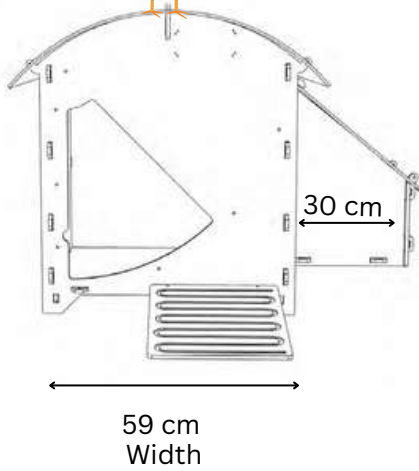

NESTERA

1 PERCH OF 59CM
1 NESTBOX 28x30CM

SMALL GROUND COOP

Living Area dimensions

Outer dimensions

NESTERA

2 PERCHES OF 59CM EACH
2 NESTBOXES (28x30CM EACH)

MEDIUM GROUND COOP

Living Area dimensions

Outer dimensions

NESTERA

2 PERCHES OF 91CM EACH
2 NESTBOXES (28x30CM EACH)

LARGE GROUND COOP

Living Area dimensions

Outer dimensions

NESTERA

1 PERCH OF 59CM
1 NESTBOX 28x30CM

SMALL LODGE COOP

Living Area dimensions

Outer dimensions

NESTERA

2 PERCHES OF 59CM EACH
2 NESTBOXES (28x30CM EACH)

MEDIUM LODGE COOP

Living Area dimensions

Outer dimensions

NESTERA

2 PERCHES OF 91CM EACH
2 NESTBOXES (28x30CM EACH)

LARGE LODGE COOP

Living Area dimensions

Outer dimensions

NESTERA

1 PERCH OF 59CM
1 NESTBOX 28x30CM