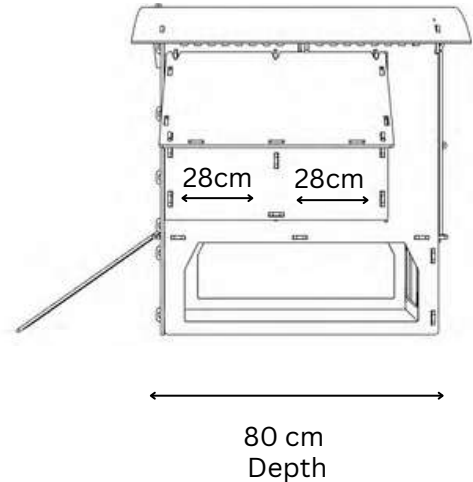

1 PERCH OF 59CM
1 NESTBOX 28x30CM

SMALL LODGE COOP

Living Area dimensions

Outer dimensions

NESTERA

2 PERCHES OF 59CM EACH
2 NESTBOXES (28x30CM EACH)

MEDIUM LODGE COOP

Living Area dimensions

Outer dimensions

NESTERA

2 PERCHES OF 91CM EACH
2 NESTBOXES (28x30CM EACH)

LARGE LODGE COOP

Living Area dimensions

Outer dimensions

NESTERA

1 PERCH OF 59CM
1 NESTBOX 28x30CM

SMALL RAISED COOP

Living Area dimensions

Outer dimensions

NESTERA

2 PERCHES OF 59CM EACH
2 NESTBOXES (28x30CM EACH)

MEDIUM RAISED COOP

Living Area dimensions

Outer dimensions

NESTERA

2 PERCHES OF 91CM EACH
2 NESTBOXES (28x30CM EACH)

LARGE RAISED COOP

Living Area dimensions

Outer dimensions