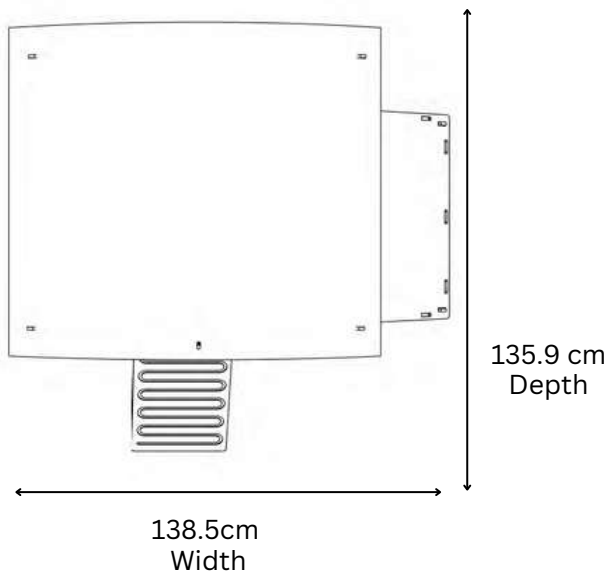

1 PERCH OF 59CM
1 NESTBOX 28x30CM

SMALL LODGE COOP

Living Area dimensions

Outer dimensions

NESTERA

2 PERCHES OF 59CM EACH
2 NESTBOXES (28x30CM EACH)

MEDIUM LODGE COOP

Living Area dimensions

Outer dimensions

NESTERA

2 PERCHES OF 91CM EACH
2 NESTBOXES (28x30CM EACH)

LARGE LODGE COOP

Living Area dimensions

Outer dimensions

NESTERA

1 PERCH OF 59CM
1 NESTBOX 28x30CM

SMALL RAISED COOP

Living Area dimensions

Outer dimensions

NESTERA

2 PERCHES OF 59CM EACH
2 NESTBOXES (28x30CM EACH)

MEDIUM RAISED COOP

Living Area dimensions

Outer dimensions

NESTERA

2 PERCHES OF 91CM EACH
2 NESTBOXES (28x30CM EACH)

LARGE RAISED COOP

Living Area dimensions

Outer dimensions