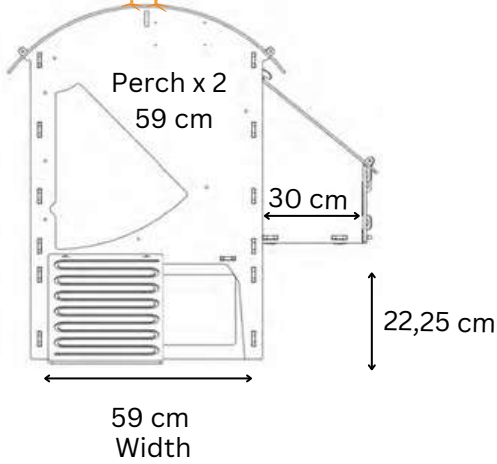

Living Area dimensions

Outer dimensions

NESTERA

2 PERCHES OF 91CM EACH
2 NESTBOXES (28x30CM EACH)

LARGE GROUND COOP

Living Area dimensions

Outer dimensions

NESTERA

1 PERCH OF 59CM
1 NESTBOX 28x30CM

SMALL LODGE COOP

Living Area dimensions

Outer dimensions

NESTERA

2 PERCHES OF 59CM EACH
2 NESTBOXES (28x30CM EACH)

MEDIUM LODGE COOP

Living Area dimensions

Outer dimensions

NESTERA

2 PERCHES OF 91CM EACH
2 NESTBOXES (28x30CM EACH)

LARGE LODGE COOP

Living Area dimensions

Outer dimensions

NESTERA

1 PERCH OF 59CM
1 NESTBOX 28x30CM

SMALL RAISED COOP

Living Area dimensions

Outer dimensions

NESTERA

2 PERCHES OF 59CM EACH
2 NESTBOXES (28x30CM EACH)

MEDIUM RAISED COOP

Living Area dimensions

Outer dimensions