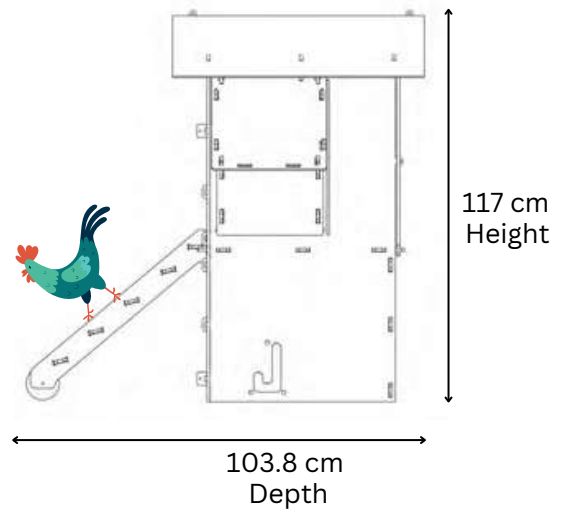

Living Area dimensions

Outer dimensions

NESTERA

2 PERCHES OF 91CM EACH
2 NESTBOXES (28x30CM EACH)

LARGE GROUND COOP

Living Area dimensions

Outer dimensions

NESTERA

1 PERCH OF 59CM
1 NESTBOX 28x30CM

SMALL LODGE COOP

Living Area dimensions

Outer dimensions

NESTERA

2 PERCHES OF 59CM EACH
2 NESTBOXES (28x30CM EACH)

MEDIUM LODGE COOP

Living Area dimensions

Outer dimensions

NESTERA

2 PERCHES OF 91CM EACH
2 NESTBOXES (28x30CM EACH)

LARGE LODGE COOP

Living Area dimensions

Outer dimensions

NESTERA

1 PERCH OF 59CM
1 NESTBOX 28x30CM

SMALL RAISED COOP

Living Area dimensions

Outer dimensions

NESTERA

2 PERCHES OF 59CM EACH
2 NESTBOXES (28x30CM EACH)

MEDIUM RAISED COOP

Living Area dimensions

Outer dimensions