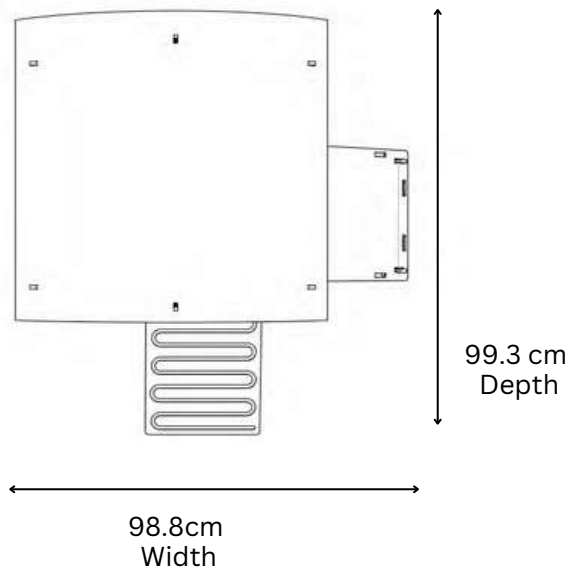

NESTERA

1 PERCH OF 59CM
1 NESTBOX 28x30CM

SMALL GROUND COOP

Living Area dimensions

Outer dimensions

NESTERA

2 PERCHES OF 59CM EACH
2 NESTBOXES (28x30CM EACH)

MEDIUM GROUND COOP

Living Area dimensions

Outer dimensions

NESTERA

2 PERCHES OF 91CM EACH
2 NESTBOXES (28x30CM EACH)

LARGE GROUND COOP

Living Area dimensions

Outer dimensions

NESTERA

1 PERCH OF 59CM
1 NESTBOX 28x30CM

SMALL LODGE COOP

Living Area dimensions

Outer dimensions

NESTERA

2 PERCHES OF 59CM EACH
2 NESTBOXES (28x30CM EACH)

MEDIUM LODGE COOP

Living Area dimensions

Outer dimensions

NESTERA

2 PERCHES OF 91CM EACH
2 NESTBOXES (28x30CM EACH)

LARGE LODGE COOP

Living Area dimensions

Outer dimensions

NESTERA

1 PERCH OF 59CM
1 NESTBOX 28x30CM