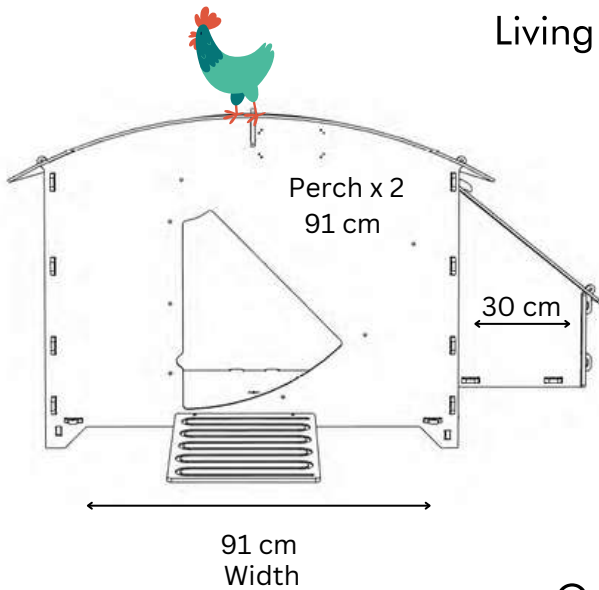

NESTERA

1 PERCH OF 59CM
1 NESTBOX 28x30CM

SMALL GROUND COOP

Living Area dimensions

Outer dimensions

NESTERA

2 PERCHES OF 59CM EACH
2 NESTBOXES (28x30CM EACH)

MEDIUM GROUND COOP

Living Area dimensions

Outer dimensions

NESTERA

2 PERCHES OF 91CM EACH
2 NESTBOXES (28x30CM EACH)

LARGE GROUND COOP

Living Area dimensions

Outer dimensions

NESTERA

1 PERCH OF 59CM
1 NESTBOX 28x30CM

SMALL LODGE COOP

Living Area dimensions

Outer dimensions

NESTERA

2 PERCHES OF 59CM EACH
2 NESTBOXES (28x30CM EACH)

MEDIUM LODGE COOP

Living Area dimensions

Outer dimensions

NESTERA

2 PERCHES OF 91CM EACH
2 NESTBOXES (28x30CM EACH)

LARGE LODGE COOP

Living Area dimensions

Outer dimensions

NESTERA

1 PERCH OF 59CM
1 NESTBOX 28x30CM