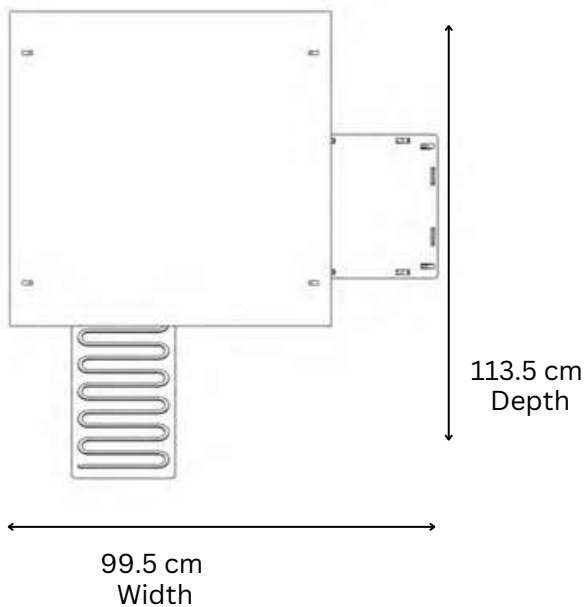

Living Area dimensions

Outer dimensions

NESTERA

2 PERCHES OF 91CM EACH
2 NESTBOXES (28x30CM EACH)

LARGE GROUND COOP

Living Area dimensions

Outer dimensions

NESTERA

1 PERCH OF 59CM
1 NESTBOX 28x30CM

SMALL LODGE COOP

Living Area dimensions

Outer dimensions

NESTERA

2 PERCHES OF 59CM EACH
2 NESTBOXES (28x30CM EACH)

MEDIUM LODGE COOP

Living Area dimensions

Outer dimensions

NESTERA

2 PERCHES OF 91CM EACH
2 NESTBOXES (28x30CM EACH)

LARGE LODGE COOP

Living Area dimensions

Outer dimensions

NESTERA

1 PERCH OF 59CM
1 NESTBOX 28x30CM

SMALL RAISED COOP

Living Area dimensions

Outer dimensions

NESTERA

2 PERCHES OF 59CM EACH
2 NESTBOXES (28x30CM EACH)

MEDIUM RAISED COOP

Living Area dimensions

Outer dimensions