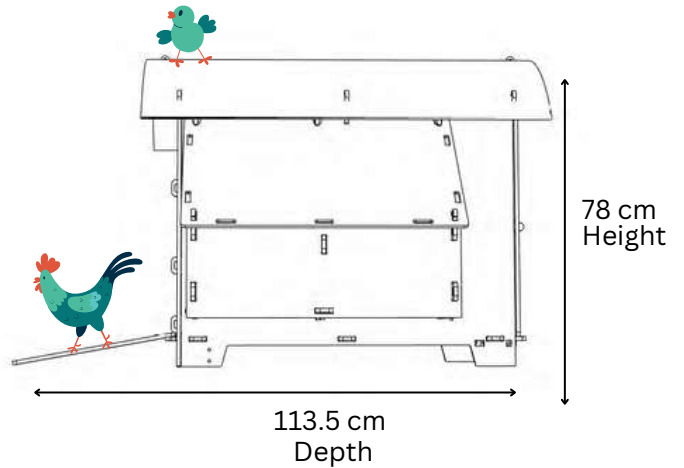

NESTERA

1 PERCH OF 59CM
1 NESTBOX 28x30CM

SMALL GROUND COOP

Living Area dimensions

Outer dimensions

NESTERA

2 PERCHES OF 59CM EACH
2 NESTBOXES (28x30CM EACH)

MEDIUM GROUND COOP

Living Area dimensions

Outer dimensions

NESTERA

2 PERCHES OF 91CM EACH
2 NESTBOXES (28x30CM EACH)

LARGE GROUND COOP

Living Area dimensions

Outer dimensions

NESTERA

1 PERCH OF 59CM
1 NESTBOX 28x30CM

SMALL LODGE COOP

Living Area dimensions

Outer dimensions

NESTERA

2 PERCHES OF 59CM EACH
2 NESTBOXES (28x30CM EACH)

MEDIUM LODGE COOP

Living Area dimensions

Outer dimensions

NESTERA

2 PERCHES OF 91CM EACH
2 NESTBOXES (28x30CM EACH)

LARGE LODGE COOP

Living Area dimensions

Outer dimensions

NESTERA

1 PERCH OF 59CM
1 NESTBOX 28x30CM