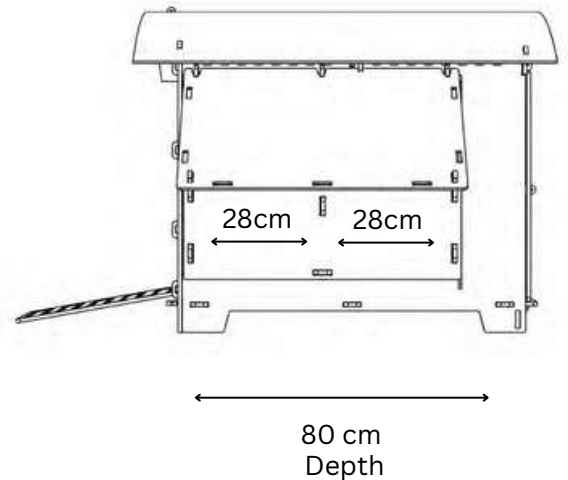

NESTERA

1 PERCH OF 59CM
1 NESTBOX 28x30CM

SMALL GROUND COOP

Living Area dimensions

Outer dimensions

NESTERA

2 PERCHES OF 59CM EACH
2 NESTBOXES (28x30CM EACH)

MEDIUM GROUND COOP

Living Area dimensions

Outer dimensions

NESTERA

2 PERCHES OF 91CM EACH
2 NESTBOXES (28x30CM EACH)

LARGE GROUND COOP

Living Area dimensions

Outer dimensions

NESTERA

1 PERCH OF 59CM
1 NESTBOX 28x30CM

SMALL LODGE COOP

Living Area dimensions

Outer dimensions

NESTERA

2 PERCHES OF 59CM EACH
2 NESTBOXES (28x30CM EACH)

MEDIUM LODGE COOP

Living Area dimensions

Outer dimensions

NESTERA

2 PERCHES OF 91CM EACH
2 NESTBOXES (28x30CM EACH)

LARGE LODGE COOP

Living Area dimensions

Outer dimensions

NESTERA

1 PERCH OF 59CM
1 NESTBOX 28x30CM