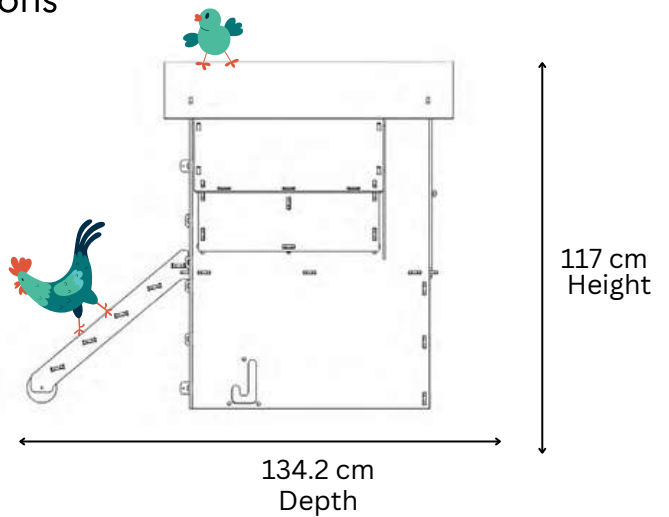

Living Area dimensions

Outer dimensions

NESTERA

2 PERCHES OF 91CM EACH
2 NESTBOXES (28x30CM EACH)

LARGE GROUND COOP

Living Area dimensions

Outer dimensions

NESTERA

Outer dimensions

NESTERA

2 PERCHES OF 91CM EACH
2 NESTBOXES (28x30CM EACH)

LARGE LODGE COOP

Living Area dimensions

Outer dimensions

NESTERA

1 PERCH OF 59CM
1 NESTBOX 28x30CM

SMALL RAISED COOP

Living Area dimensions

Outer dimensions

NESTERA

2 PERCHES OF 59CM EACH
2 NESTBOXES (28x30CM EACH)

MEDIUM RAISED COOP

Living Area dimensions

Outer dimensions

NESTERA

2 PERCHES OF 91CM EACH
2 NESTBOXES (28x30CM EACH)

LARGE RAISED COOP

Living Area dimensions

Outer dimensions