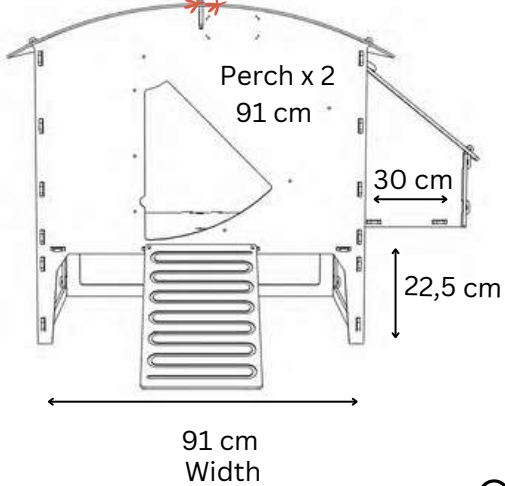

1 PERCH OF 59CM
1 NESTBOX 28x30CM

SMALL LODGE COOP

Living Area dimensions

Outer dimensions

NESTERA

2 PERCHES OF 59CM EACH
2 NESTBOXES (28x30CM EACH)

MEDIUM LODGE COOP

Living Area dimensions

Outer dimensions

NESTERA

2 PERCHES OF 91CM EACH
2 NESTBOXES (28x30CM EACH)

LARGE LODGE COOP

Living Area dimensions

Outer dimensions

NESTERA

1 PERCH OF 59CM
1 NESTBOX 28x30CM

SMALL RAISED COOP

Living Area dimensions

Outer dimensions

NESTERA

2 PERCHES OF 59CM EACH
2 NESTBOXES (28x30CM EACH)

MEDIUM RAISED COOP

Living Area dimensions

Outer dimensions

NESTERA

2 PERCHES OF 91CM EACH
2 NESTBOXES (28x30CM EACH)

LARGE RAISED COOP

Living Area dimensions

Outer dimensions