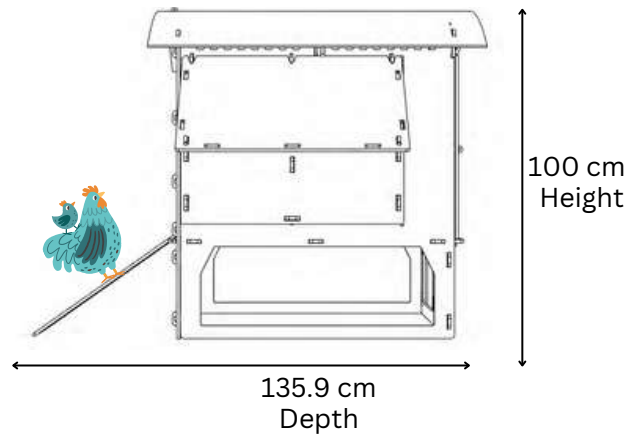

Living Area dimensions

Outer dimensions

NESTERA

2 PERCHES OF 91CM EACH
2 NESTBOXES (28x30CM EACH)

LARGE GROUND COOP

Living Area dimensions

Outer dimensions

NESTERA

1 PERCH OF 59CM
1 NESTBOX 28x30CM

SMALL LODGE COOP

Living Area dimensions

Outer dimensions

NESTERA

2 PERCHES OF 59CM EACH
2 NESTBOXES (28x30CM EACH)

MEDIUM LODGE COOP

Living Area dimensions

Outer dimensions

NESTERA

2 PERCHES OF 91CM EACH
2 NESTBOXES (28x30CM EACH)

LARGE LODGE COOP

Living Area dimensions

Outer dimensions

NESTERA

1 PERCH OF 59CM
1 NESTBOX 28x30CM

SMALL RAISED COOP

Living Area dimensions

Outer dimensions

NESTERA

2 PERCHES OF 59CM EACH
2 NESTBOXES (28x30CM EACH)

MEDIUM RAISED COOP

Living Area dimensions

Outer dimensions