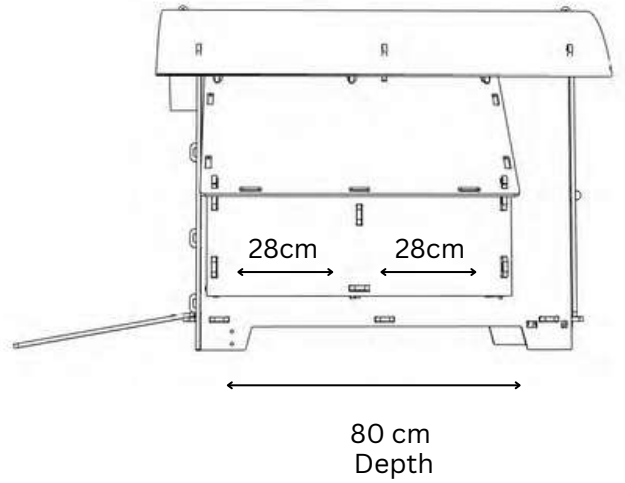

NESTERA

1 PERCH OF 59CM
1 NESTBOX 28x30CM

SMALL GROUND COOP

Living Area dimensions

Outer dimensions

NESTERA

2 PERCHES OF 59CM EACH
2 NESTBOXES (28x30CM EACH)

MEDIUM GROUND COOP

Living Area dimensions

Outer dimensions

NESTERA

2 PERCHES OF 91CM EACH
2 NESTBOXES (28x30CM EACH)

LARGE GROUND COOP

Living Area dimensions

Outer dimensions

NESTERA

1 PERCH OF 59CM
1 NESTBOX 28x30CM

SMALL LODGE COOP

Living Area dimensions

Outer dimensions

NESTERA

2 PERCHES OF 59CM EACH
2 NESTBOXES (28x30CM EACH)

MEDIUM LODGE COOP

Living Area dimensions

Outer dimensions

NESTERA

2 PERCHES OF 91CM EACH
2 NESTBOXES (28x30CM EACH)

LARGE LODGE COOP

Living Area dimensions

Outer dimensions

NESTERA

1 PERCH OF 59CM
1 NESTBOX 28x30CM