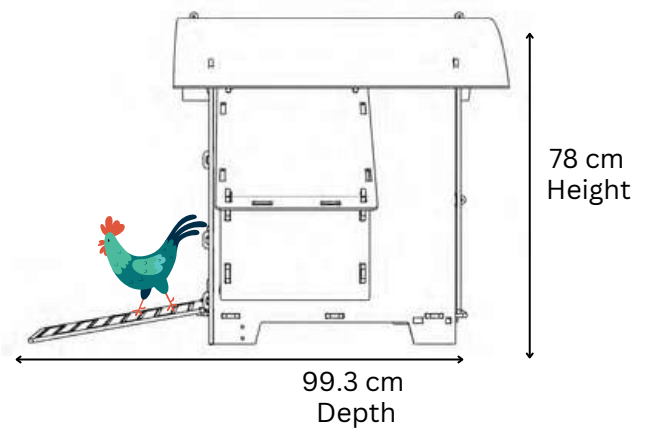

NESTERA

1 PERCH OF 59CM
1 NESTBOX 28x30CM

SMALL GROUND COOP

Living Area dimensions

Outer dimensions

NESTERA

2 PERCHES OF 59CM EACH
2 NESTBOXES (28x30CM EACH)

MEDIUM GROUND COOP

Living Area dimensions

Outer dimensions

NESTERA

2 PERCHES OF 91CM EACH
2 NESTBOXES (28x30CM EACH)

LARGE GROUND COOP

Living Area dimensions

Outer dimensions

NESTERA

1 PERCH OF 59CM
1 NESTBOX 28x30CM

SMALL LODGE COOP

Living Area dimensions

Outer dimensions

NESTERA

2 PERCHES OF 59CM EACH
2 NESTBOXES (28x30CM EACH)

MEDIUM LODGE COOP

Living Area dimensions

Outer dimensions

NESTERA

2 PERCHES OF 91CM EACH
2 NESTBOXES (28x30CM EACH)

LARGE LODGE COOP

Living Area dimensions

Outer dimensions

NESTERA

1 PERCH OF 59CM
1 NESTBOX 28x30CM