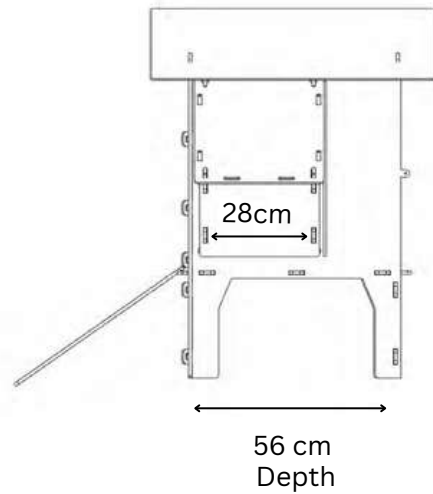

NESTERA

1 PERCH OF 59CM
1 NESTBOX 28x30CM

SMALL GROUND COOP

Living Area dimensions

Outer dimensions

NESTERA

2 PERCHES OF 59CM EACH
2 NESTBOXES (28x30CM EACH)

MEDIUM GROUND COOP

Living Area dimensions

Outer dimensions

NESTERA

2 PERCHES OF 91CM EACH
2 NESTBOXES (28x30CM EACH)

LARGE GROUND COOP

Living Area dimensions

Outer dimensions

NESTERA

1 PERCH OF 59CM
1 NESTBOX 28x30CM

SMALL LODGE COOP

Living Area dimensions

Outer dimensions

NESTERA

2 PERCHES OF 59CM EACH
2 NESTBOXES (28x30CM EACH)

MEDIUM LODGE COOP

Living Area dimensions

Outer dimensions

NESTERA

2 PERCHES OF 91CM EACH
2 NESTBOXES (28x30CM EACH)

LARGE LODGE COOP

Living Area dimensions

Outer dimensions

NESTERA

1 PERCH OF 59CM
1 NESTBOX 28x30CM