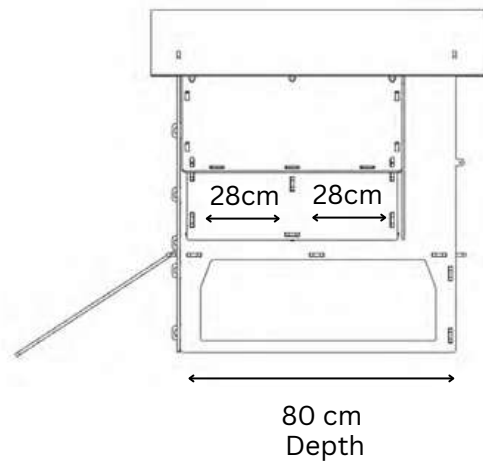

Living Area dimensions

Outer dimensions

NESTERA

2 PERCHES OF 91CM EACH
2 NESTBOXES (28x30CM EACH)

LARGE GROUND COOP

Living Area dimensions

Outer dimensions

NESTERA

1 PERCH OF 59CM
1 NESTBOX 28x30CM

SMALL LODGE COOP

Living Area dimensions

Outer dimensions

NESTERA

2 PERCHES OF 59CM EACH
2 NESTBOXES (28x30CM EACH)

MEDIUM LODGE COOP

Living Area dimensions

Outer dimensions

NESTERA

2 PERCHES OF 91CM EACH
2 NESTBOXES (28x30CM EACH)

LARGE LODGE COOP

Living Area dimensions

Outer dimensions

NESTERA

1 PERCH OF 59CM
1 NESTBOX 28x30CM

SMALL RAISED COOP

Living Area dimensions

Outer dimensions

NESTERA

2 PERCHES OF 59CM EACH
2 NESTBOXES (28x30CM EACH)

MEDIUM RAISED COOP

Living Area dimensions

Outer dimensions