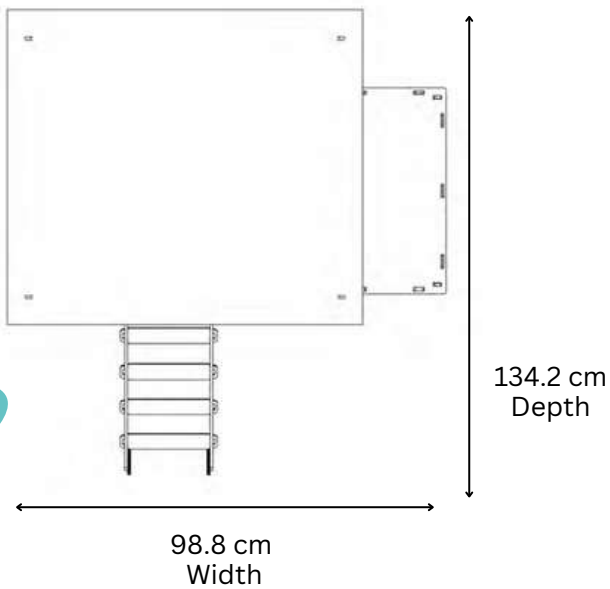

Living Area dimensions

Outer dimensions

NESTERA

2 PERCHES OF 91CM EACH
2 NESTBOXES (28x30CM EACH)

LARGE GROUND COOP

Living Area dimensions

Outer dimensions

NESTERA

Outer dimensions

NESTERA

2 PERCHES OF 91CM EACH
2 NESTBOXES (28x30CM EACH)

LARGE LODGE COOP

Living Area dimensions

Outer dimensions

NESTERA

1 PERCH OF 59CM
1 NESTBOX 28x30CM

SMALL RAISED COOP

Living Area dimensions

Outer dimensions

NESTERA

2 PERCHES OF 59CM EACH
2 NESTBOXES (28x30CM EACH)

MEDIUM RAISED COOP

Living Area dimensions

Outer dimensions

NESTERA

2 PERCHES OF 91CM EACH
2 NESTBOXES (28x30CM EACH)

LARGE RAISED COOP

Living Area dimensions

Outer dimensions